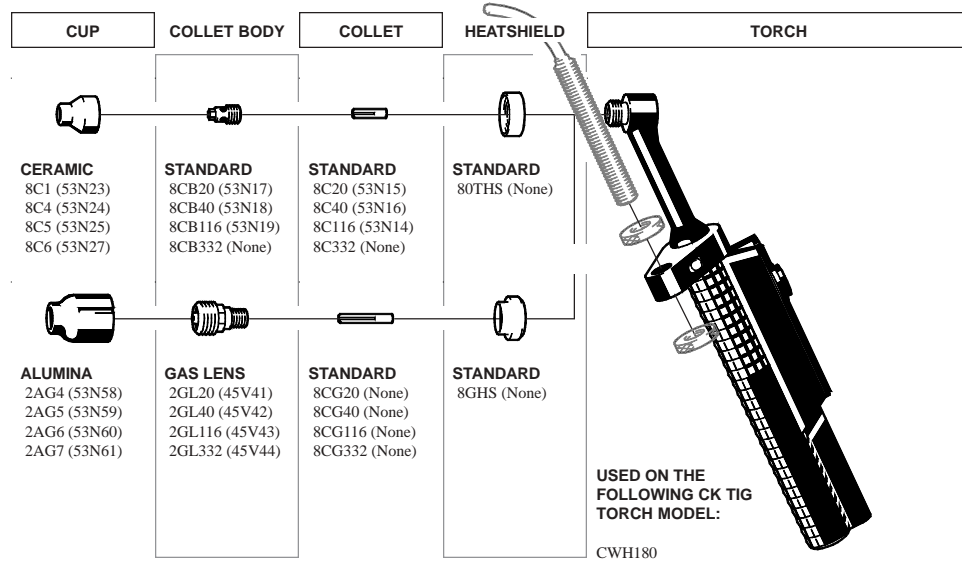

HEAD ACCESSORIES:

8 SERIES: (CWH180)

HEAD ACCESSORIES:

2 SERIES: (CWH230)