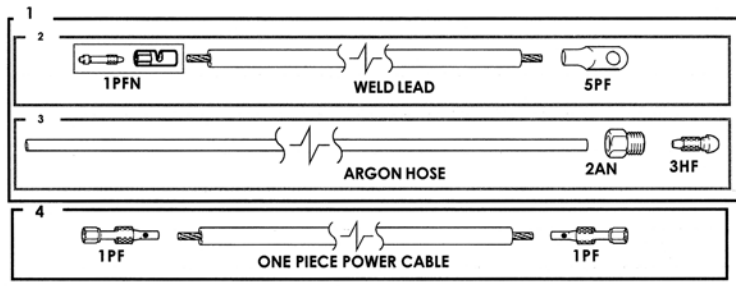

CK80 AND CK80V RIGID GAS COOLED

RATING @ 100% DUTY CYCLE: 80 AMP ACHF OR DCSP
HEAD ACCESSORIES: 8 SERIES (53NXX SERIES) (SEE PAGE 53)
POWER CABLE ADAPTOR: 1PCA (53N43)

	STANDARD CABLES	SUPERFLEX CABLES
1	2 PIECE POWER CABLES	2 PIECE POWER CABLES
	12-1/2 FT (3.8M): 112PCN 25 FT (7.6M): 125PCN	12-1/2 FT (3.8M): 112PCNSF 25 FT (7.6M): 125PCNSF
2	WELD LEAD	
	12-1/2 FT (3.8M): 112CN 25 FT (7.6M): 125CN	
3	ARGON HOSE	ARGON HOSE
	12-1/2 FT (3.8M): 212AH 25 FT (7.6M): 225AH	12-1/2 FT (3.8M): 212AHSF 25 FT (7.6M): 225AHSF
4	1 PIECE POWER CABLE	1 PIECE POWER CABLE
	12-1/2 FT (3.8M): 112PCHF 25 FT (7.6M): 125PCHF	12-1/2 FT (3.8M): 112PCSF 25 FT (7.6M): 125PCSF

CK90 AND CK90V FLEX GAS COOLED

RATING @ 100% DUTY CYCLE: 90 AMP ACHF OR DCSP
HEAD ACCESSORIES: 8 SERIES (53NXX SERIES) (SEE PAGE 53)
POWER CABLE ADAPTOR: 1PCA (53N43)

	STANDARD CABLES	SUPERFLEX CABLES
1	2 PIECE POWER CABLES	2 PIECE POWER CABLES
	12-1/2 FT (3.8M): 112PCN 25 FT (7.6M): 125PCN	12-1/2 FT (3.8M): 112PCNSF 25 FT (7.6M): 125PCNSF
2	WELD LEAD	
	12-1/2 FT (3.8M): 112CN 25 FT (7.6M): 125CN	
3	ARGON HOSE	ARGON HOSE
	12-1/2 FT (3.8M): 212AH 25 FT (7.6M): 225AH	12-1/2 FT (3.8M): 212AHSF 25 FT (7.6M): 225AHSF
4	1 PIECE POWER CABLE	1 PIECE POWER CABLE
	12-1/2 FT (3.8M): 112PCHF 25 FT (7.6M): 125PCHF	12-1/2 FT (3.8M): 112PCSF 25 FT (7.6M): 125PCSF

CK100 AND CK100V RIGID GAS COOLED

RATING @ 100% DUTY CYCLE: 125 AMP ACHF OR DCSP
HEAD ACCESSORIES: 2 SERIES (13NXX SERIES) (SEE PAGE 48)
POWER CABLE ADAPTOR: 1PCA (53N43)

	STANDARD CABLES	SUPERFLEX CABLES
1	2 PIECE POWER CABLES	2 PIECE POWER CABLES
	12-1/2 FT (3.8M): 112PCN 25 FT (7.6M): 125PCN	12-1/2 FT (3.8M): 112PCNSF 25 FT (7.6M): 125PCNSF
2	WELD LEAD	
	12-1/2 FT (3.8M): 112CN 25 FT (7.6M): 125CN	
3	ARGON HOSE	ARGON HOSE
	12-1/2 FT (3.8M): 212AH 25 FT (7.6M): 225AH	12-1/2 FT (3.8M): 212AHSF 25 FT (7.6M): 225AHSF
4	1 PIECE POWER CABLE	1 PIECE POWER CABLE
	12-1/2 FT (3.8M): 112PCHF 25 FT (7.6M): 125PCHF	12-1/2 FT (3.8M): 112PCSF 25 FT (7.6M): 125PCSF