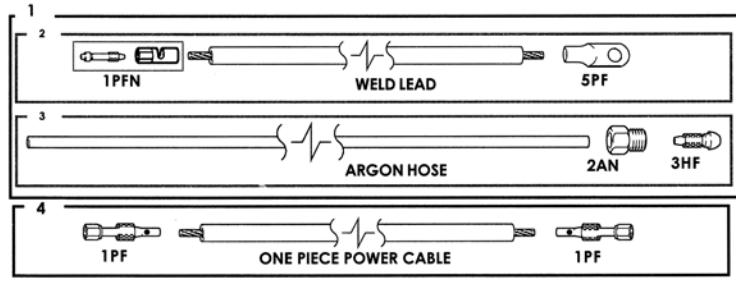

CK80 AND CK80V RIGID GAS COOLED

RATING @ 100% DUTY CYCLE: 80 AMP ACHF OR DCSP
HEAD ACCESSORIES: 8 SERIES (53NXX SERIES) (SEE PAGE 53)
POWER CABLE ADAPTOR: 1PCA (53N43)

	STANDARD CABLES	SUPERFLEX CABLES
1	2 PIECE POWER CABLES	2 PIECE POWER CABLES
	12-1/2 FT (3.8M): 112PCN 25 FT (7.6M): 125PCN	12-1/2 FT (3.8M): 112PCNSF 25 FT (7.6M): 125PCNSF
2	WELD LEAD	
	12-1/2 FT (3.8M): 112CN 25 FT (7.6M): 125CN	
3	ARGON HOSE	ARGON HOSE
	12-1/2 FT (3.8M): 212AH 25 FT (7.6M): 225AH	12-1/2 FT (3.8M): 212AHSF 25 FT (7.6M): 225AHSF
4	1 PIECE POWER CABLE	1 PIECE POWER CABLE
	12-1/2 FT (3.8M): 112PCHF 25 FT (7.6M): 125PCHF	12-1/2 FT (3.8M): 112PCSF 25 FT (7.6M): 125PCSF

CK90 AND CK90V FLEX GAS COOLED

RATING @ 100% DUTY CYCLE: 90 AMP ACHF OR DCSP
HEAD ACCESSORIES: 8 SERIES (53NXX SERIES) (SEE PAGE 53)
POWER CABLE ADAPTOR: 1PCA (53N43)

	STANDARD CABLES	SUPERFLEX CABLES
1	2 PIECE POWER CABLES	2 PIECE POWER CABLES
	12-1/2 FT (3.8M): 112PCN 25 FT (7.6M): 125PCN	12-1/2 FT (3.8M): 112PCNSF 25 FT (7.6M): 125PCNSF
2	WELD LEAD	
	12-1/2 FT (3.8M): 112CN 25 FT (7.6M): 125CN	
3	ARGON HOSE	ARGON HOSE
	12-1/2 FT (3.8M): 212AH 25 FT (7.6M): 225AH	12-1/2 FT (3.8M): 212AHSF 25 FT (7.6M): 225AHSF
4	1 PIECE POWER CABLE	1 PIECE POWER CABLE
	12-1/2 FT (3.8M): 112PCHF 25 FT (7.6M): 125PCHF	12-1/2 FT (3.8M): 112PCSF 25 FT (7.6M): 125PCSF

CK100 AND CK100V RIGID GAS COOLED

RATING @ 100% DUTY CYCLE: 125 AMP ACHF OR DCSP
HEAD ACCESSORIES: 2 SERIES (13NXX SERIES) (SEE PAGE 48)
POWER CABLE ADAPTOR: 1PCA (53N43)

	STANDARD CABLES	SUPERFLEX CABLES
1	2 PIECE POWER CABLES	2 PIECE POWER CABLES
	12-1/2 FT (3.8M): 112PCN 25 FT (7.6M): 125PCN	12-1/2 FT (3.8M): 112PCNSF 25 FT (7.6M): 125PCNSF
2	WELD LEAD	
	12-1/2 FT (3.8M): 112CN 25 FT (7.6M): 125CN	
3	ARGON HOSE	ARGON HOSE
	12-1/2 FT (3.8M): 212AH 25 FT (7.6M): 225AH	12-1/2 FT (3.8M): 212AHSF 25 FT (7.6M): 225AHSF
4	1 PIECE POWER CABLE	1 PIECE POWER CABLE
	12-1/2 FT (3.8M): 112PCHF 25 FT (7.6M): 125PCHF	12-1/2 FT (3.8M): 112PCSF 25 FT (7.6M): 125PCSF