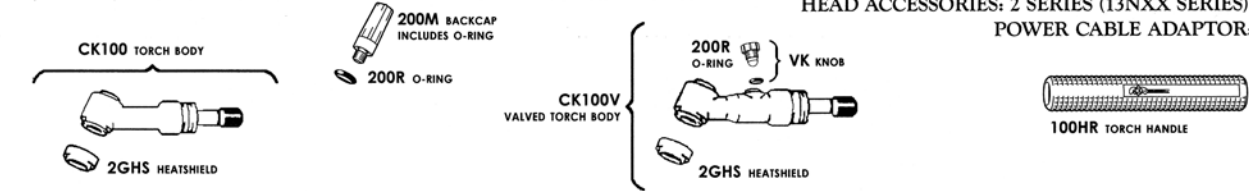

CK80 AND CK80V RIGID GAS COOLED

RATING @ 100% DUTY CYCLE: 80 AMP ACHF OR DCSP
HEAD ACCESSORIES: 8 SERIES (53NXX SERIES) (SEE PAGE 53)
POWER CABLE ADAPTOR: 1PCA (53N43)

	STANDARD CABLES	SUPERFLEX CABLES
1	2 PIECE POWER CABLES	2 PIECE POWER CABLES
	12-1/2 FT (3.8M): 112PCN 25 FT (7.6M): 125PCN	12-1/2 FT (3.8M): 112PCNSF 25 FT (7.6M): 125PCNSF
2	WELD LEAD	
	12-1/2 FT (3.8M): 112CN 25 FT (7.6M): 125CN	
3	ARGON HOSE	ARGON HOSE
	12-1/2 FT (3.8M): 212AH 25 FT (7.6M): 225AH	12-1/2 FT (3.8M): 212AHSF 25 FT (7.6M): 225AHSF
4	1 PIECE POWER CABLE	1 PIECE POWER CABLE
	12-1/2 FT (3.8M): 112PCHF 25 FT (7.6M): 125PCHF	12-1/2 FT (3.8M): 112PCSF 25 FT (7.6M): 125PCSF

CK90 AND CK90V FLEX GAS COOLED

RATING @ 100% DUTY CYCLE: 90 AMP ACHF OR DCSP
HEAD ACCESSORIES: 8 SERIES (53NXX SERIES) (SEE PAGE 53)
POWER CABLE ADAPTOR: 1PCA (53N43)

	STANDARD CABLES	SUPERFLEX CABLES
1	2 PIECE POWER CABLES	2 PIECE POWER CABLES
	12-1/2 FT (3.8M): 112PCN 25 FT (7.6M): 125PCN	12-1/2 FT (3.8M): 112PCNSF 25 FT (7.6M): 125PCNSF
2	WELD LEAD	
	12-1/2 FT (3.8M): 112CN 25 FT (7.6M): 125CN	
3	ARGON HOSE	ARGON HOSE
	12-1/2 FT (3.8M): 212AH 25 FT (7.6M): 225AH	12-1/2 FT (3.8M): 212AHSF 25 FT (7.6M): 225AHSF
4	1 PIECE POWER CABLE	1 PIECE POWER CABLE
	12-1/2 FT (3.8M): 112PCHF 25 FT (7.6M): 125PCHF	12-1/2 FT (3.8M): 112PCSF 25 FT (7.6M): 125PCSF

CK100 AND CK100V RIGID GAS COOLED

RATING @ 100% DUTY CYCLE: 125 AMP ACHF OR DCSP
HEAD ACCESSORIES: 2 SERIES (13NXX SERIES) (SEE PAGE 48)
POWER CABLE ADAPTOR: 1PCA (53N43)

	STANDARD CABLES	SUPERFLEX CABLES
1	2 PIECE POWER CABLES	2 PIECE POWER CABLES
	12-1/2 FT (3.8M): 112PCN 25 FT (7.6M): 125PCN	12-1/2 FT (3.8M): 112PCNSF 25 FT (7.6M): 125PCNSF
2	WELD LEAD	
	12-1/2 FT (3.8M): 112CN 25 FT (7.6M): 125CN	
3	ARGON HOSE	ARGON HOSE
	12-1/2 FT (3.8M): 212AH 25 FT (7.6M): 225AH	12-1/2 FT (3.8M): 212AHSF 25 FT (7.6M): 225AHSF
4	1 PIECE POWER CABLE	1 PIECE POWER CABLE
	12-1/2 FT (3.8M): 112PCHF 25 FT (7.6M): 125PCHF	12-1/2 FT (3.8M): 112PCSF 25 FT (7.6M): 125PCSF