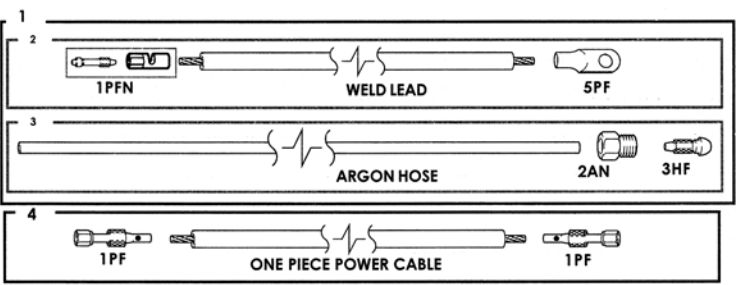

CK80 AND CK80V RIGID GAS COOLED

RATING @ 100% DUTY CYCLE: 80 AMP ACHF OR DCSP
HEAD ACCESSORIES: 8 SERIES (53NXX SERIES) (SEE PAGE 53)
POWER CABLE ADAPTOR: 1PCA (53N43)

	STANDARD CABLES	SUPERFLEX CABLES
1	2 PIECE POWER CABLES	2 PIECE POWER CABLES
	12-1/2 FT (3.8M): 112PCN 25 FT (7.6M): 125PCN	12-1/2 FT (3.8M): 112PCNSF 25 FT (7.6M): 125PCNSF
2	WELD LEAD	
	12-1/2 FT (3.8M): 112CN 25 FT (7.6M): 125CN	
3	ARGON HOSE	ARGON HOSE
	12-1/2 FT (3.8M): 212AH 25 FT (7.6M): 225AH	12-1/2 FT (3.8M): 212AHSF 25 FT (7.6M): 225AHSF
4	1 PIECE POWER CABLE	1 PIECE POWER CABLE
	12-1/2 FT (3.8M): 112PCHF 25 FT (7.6M): 125PCHF	12-1/2 FT (3.8M): 112PCSF 25 FT (7.6M): 125PCSF

CK90 AND CK90V FLEX GAS COOLED

RATING @ 100% DUTY CYCLE: 90 AMP ACHF OR DCSP
HEAD ACCESSORIES: 8 SERIES (53NXX SERIES) (SEE PAGE 53)
POWER CABLE ADAPTOR: 1PCA (53N43)

	STANDARD CABLES	SUPERFLEX CABLES
1	2 PIECE POWER CABLES	2 PIECE POWER CABLES
	12-1/2 FT (3.8M): 112PCN 25 FT (7.6M): 125PCN	12-1/2 FT (3.8M): 112PCNSF 25 FT (7.6M): 125PCNSF
2	WELD LEAD	
	12-1/2 FT (3.8M): 112CN 25 FT (7.6M): 125CN	
3	ARGON HOSE	ARGON HOSE
	12-1/2 FT (3.8M): 212AH 25 FT (7.6M): 225AH	12-1/2 FT (3.8M): 212AHSF 25 FT (7.6M): 225AHSF
4	1 PIECE POWER CABLE	1 PIECE POWER CABLE
	12-1/2 FT (3.8M): 112PCHF 25 FT (7.6M): 125PCHF	12-1/2 FT (3.8M): 112PCSF 25 FT (7.6M): 125PCSF

CK100 AND CK100V RIGID GAS COOLED

RATING @ 100% DUTY CYCLE: 125 AMP ACHF OR DCSP
HEAD ACCESSORIES: 2 SERIES (13NXX SERIES) (SEE PAGE 48)
POWER CABLE ADAPTOR: 1PCA (53N43)

	STANDARD CABLES	SUPERFLEX CABLES
1	2 PIECE POWER CABLES	2 PIECE POWER CABLES
	12-1/2 FT (3.8M): 112PCN 25 FT (7.6M): 125PCN	12-1/2 FT (3.8M): 112PCNSF 25 FT (7.6M): 125PCNSF
2	WELD LEAD	
	12-1/2 FT (3.8M): 112CN 25 FT (7.6M): 125CN	
3	ARGON HOSE	ARGON HOSE
	12-1/2 FT (3.8M): 212AH 25 FT (7.6M): 225AH	12-1/2 FT (3.8M): 212AHSF 25 FT (7.6M): 225AHSF
4	1 PIECE POWER CABLE	1 PIECE POWER CABLE
	12-1/2 FT (3.8M): 112PCHF 25 FT (7.6M): 125PCHF	12-1/2 FT (3.8M): 112PCSF 25 FT (7.6M): 125PCSF