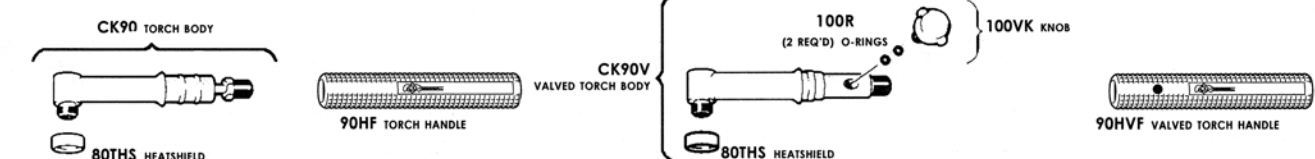

CK80 AND CK80V RIGID GAS COOLED

RATING @ 100% DUTY CYCLE: 80 AMP ACHF OR DCSP
HEAD ACCESSORIES: 8 SERIES (53NXX SERIES) (SEE PAGE 53)
POWER CABLE ADAPTOR: 1PCA (53N43)

	STANDARD CABLES	SUPERFLEX CABLES
1	2 PIECE POWER CABLES	2 PIECE POWER CABLES
	12-1/2 FT (3.8M): 112PCN 25 FT (7.6M): 125PCN	12-1/2 FT (3.8M): 112PCNSF 25 FT (7.6M): 125PCNSF
2	WELD LEAD	
	12-1/2 FT (3.8M): 112CN 25 FT (7.6M): 125CN	
3	ARGON HOSE	ARGON HOSE
	12-1/2 FT (3.8M): 212AH 25 FT (7.6M): 225AH	12-1/2 FT (3.8M): 212AHSF 25 FT (7.6M): 225AHSF
4	1 PIECE POWER CABLE	1 PIECE POWER CABLE
	12-1/2 FT (3.8M): 112PCHF 25 FT (7.6M): 125PCHF	12-1/2 FT (3.8M): 112PCSF 25 FT (7.6M): 125PCSF

CK90 AND CK90V FLEX GAS COOLED

RATING @ 100% DUTY CYCLE: 90 AMP ACHF OR DCSP
HEAD ACCESSORIES: 8 SERIES (53NXX SERIES) (SEE PAGE 53)
POWER CABLE ADAPTOR: 1PCA (53N43)

	STANDARD CABLES	SUPERFLEX CABLES
1	2 PIECE POWER CABLES	2 PIECE POWER CABLES
	12-1/2 FT (3.8M): 112PCN 25 FT (7.6M): 125PCN	12-1/2 FT (3.8M): 112PCNSF 25 FT (7.6M): 125PCNSF
2	WELD LEAD	
	12-1/2 FT (3.8M): 112CN 25 FT (7.6M): 125CN	
3	ARGON HOSE	ARGON HOSE
	12-1/2 FT (3.8M): 212AH 25 FT (7.6M): 225AH	12-1/2 FT (3.8M): 212AHSF 25 FT (7.6M): 225AHSF
4	1 PIECE POWER CABLE	1 PIECE POWER CABLE
	12-1/2 FT (3.8M): 112PCHF 25 FT (7.6M): 125PCHF	12-1/2 FT (3.8M): 112PCSF 25 FT (7.6M): 125PCSF

CK100 AND CK100V RIGID GAS COOLED

RATING @ 100% DUTY CYCLE: 125 AMP ACHF OR DCSP
HEAD ACCESSORIES: 2 SERIES (13NXX SERIES) (SEE PAGE 48)
POWER CABLE ADAPTOR: 1PCA (53N43)

	STANDARD CABLES	SUPERFLEX CABLES
1	2 PIECE POWER CABLES	2 PIECE POWER CABLES
	12-1/2 FT (3.8M): 112PCN 25 FT (7.6M): 125PCN	12-1/2 FT (3.8M): 112PCNSF 25 FT (7.6M): 125PCNSF
2	WELD LEAD	
	12-1/2 FT (3.8M): 112CN 25 FT (7.6M): 125CN	
3	ARGON HOSE	ARGON HOSE
	12-1/2 FT (3.8M): 212AH 25 FT (7.6M): 225AH	12-1/2 FT (3.8M): 212AHSF 25 FT (7.6M): 225AHSF
4	1 PIECE POWER CABLE	1 PIECE POWER CABLE
	12-1/2 FT (3.8M): 112PCHF 25 FT (7.6M): 125PCHF	12-1/2 FT (3.8M): 112PCSF 25 FT (7.6M): 125PCSF