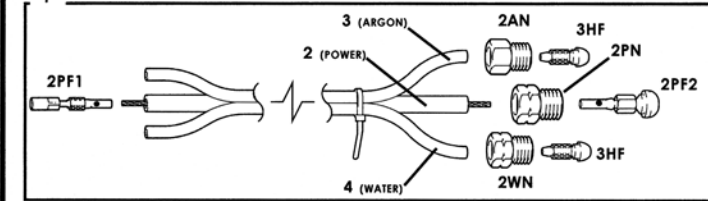

CKT200 RIGID WATER COOLED

RATING @ 100% DUTY CYCLE: 200 AMP ACHF OR DCSP

HEAD ACCESSORIES: 9 SERIES (SEE PAGE 55)

POWER CABLE ADAPTOR: 2PCA (45V11)

	STANDARD CABLES	SUPERFLEX CABLES
1	TRI-FLEX POWER CABLES	3 PIECE ASSEMBLY
	12-1/2 FT (3.8M): 212TF 25 FT (7.6M): 225TF	12-1/2 FT (3.8M): 212SF 25 FT (7.6M): 225SF
2	POWER CABLE	POWER CABLE
	12-1/2 FT (3.8M): 212PC 25 FT (7.6M): 225PC	12-1/2 FT (3.8M): 212PCSF 25 FT (7.6M): 225PCSF
3	ARGON HOSE	ARGON HOSE
	12-1/2 FT (3.8M): 212AH 25 FT (7.6M): 225AH	12-1/2 FT (3.8M): 212AHSF 25 FT (7.6M): 225AHSF
4	WATER HOSE	WATER HOSE
	12-1/2 FT (3.8M): 212WH 25 FT (7.6M): 225WH	12-1/2 FT (3.8M): 212WHSF 25 FT (7.6M): 225WHSF

CK230 AND CK230V RIGID WATER COOLED

RATING @ 100% DUTY CYCLE: 300 AMP ACHF OR DCSP

HEAD ACCESSORIES: 2 SERIES (13NXX SERIES) (SEE PAGE 48)

POWER CABLE ADAPTOR: 2PCA (45V11)

	STANDARD CABLES	SUPERFLEX CABLES
1	TRI-FLEX POWER CABLES	3 PIECE ASSEMBLY
	12-1/2 FT (3.8M): 2312TF 25 FT (7.6M): 2325TF	12-1/2 FT (3.8M): 2312SF 25 FT (7.6M): 2325SF
2	POWER CABLE	POWER CABLE
	12-1/2 FT (3.8M): 2312PC 25 FT (7.6M): 2325PC	12-1/2 FT (3.8M): 2312PCSF 25 FT (7.6M): 2325PCSF
3	ARGON HOSE	ARGON HOSE
	12-1/2 FT (3.8M): 212AH 25 FT (7.6M): 225AH	12-1/2 FT (3.8M): 212AHSF 25 FT (7.6M): 225AHSF
4	WATER HOSE	WATER HOSE
	12-1/2 FT (3.8M): 212WH 25 FT (7.6M): 225WH	12-1/2 FT (3.8M): 212WHSF 25 FT (7.6M): 225WHSF