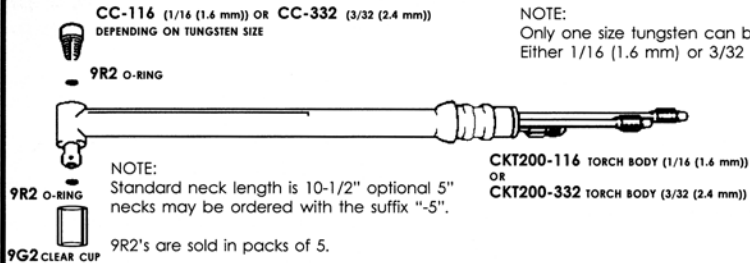

CKT200 RIGID WATER COOLED

RATING @ 100% DUTY CYCLE: 200 AMP ACHF OR DCSP

HEAD ACCESSORIES: 9 SERIES (SEE PAGE 55)

POWER CABLE ADAPTOR: 2PCA (45V11)

	STANDARD CABLES	SUPERFLEX CABLES
1	TRI-FLEX POWER CABLES	3 PIECE ASSEMBLY
	12-1/2 FT (3.8M): 212TF 25 FT (7.6M): 225TF	12-1/2 FT (3.8M): 212SF 25 FT (7.6M): 225SF
2	POWER CABLE	POWER CABLE
	12-1/2 FT (3.8M): 212PC 25 FT (7.6M): 225PC	12-1/2 FT (3.8M): 212PCSF 25 FT (7.6M): 225PCSF
3	ARGON HOSE	ARGON HOSE
	12-1/2 FT (3.8M): 212AH 25 FT (7.6M): 225AH	12-1/2 FT (3.8M): 212AHSF 25 FT (7.6M): 225AHSF
4	WATER HOSE	WATER HOSE
	12-1/2 FT (3.8M): 212WH 25 FT (7.6M): 225WH	12-1/2 FT (3.8M): 212WHSF 25 FT (7.6M): 225WHSF

CK230 AND CK230V RIGID WATER COOLED

RATING @ 100% DUTY CYCLE: 300 AMP ACHF OR DCSP

HEAD ACCESSORIES: 2 SERIES (13NXX SERIES) (SEE PAGE 48)

POWER CABLE ADAPTOR: 2PCA (45V11)

	STANDARD CABLES	SUPERFLEX CABLES
1	TRI-FLEX POWER CABLES	3 PIECE ASSEMBLY
	12-1/2 FT (3.8M): 2312TF 25 FT (7.6M): 2325TF	12-1/2 FT (3.8M): 2312SF 25 FT (7.6M): 2325SF
2	POWER CABLE	POWER CABLE
	12-1/2 FT (3.8M): 2312PC 25 FT (7.6M): 2325PC	12-1/2 FT (3.8M): 2312PCSF 25 FT (7.6M): 2325PCSF
3	ARGON HOSE	ARGON HOSE
	12-1/2 FT (3.8M): 212AH 25 FT (7.6M): 225AH	12-1/2 FT (3.8M): 212AHSF 25 FT (7.6M): 225AHSF
4	WATER HOSE	WATER HOSE
	12-1/2 FT (3.8M): 212WH 25 FT (7.6M): 225WH	12-1/2 FT (3.8M): 212WHSF 25 FT (7.6M): 225WHSF