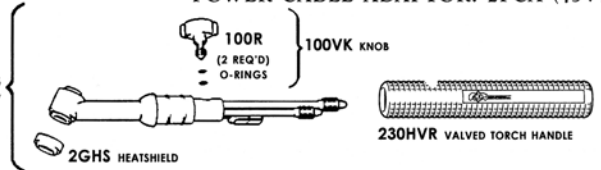

CKT200 RIGID WATER COOLED

RATING @ 100% DUTY CYCLE: 200 AMP ACHF OR DCSP

HEAD ACCESSORIES: 9 SERIES (SEE PAGE 55)

POWER CABLE ADAPTOR: 2PCA (45V11)

	STANDARD CABLES	SUPERFLEX CABLES
1	TRI-FLEX POWER CABLES	3 PIECE ASSEMBLY
	12-1/2 FT (3.8M): 212TF 25 FT (7.6M): 225TF	12-1/2 FT (3.8M): 212SF 25 FT (7.6M): 225SF
2	POWER CABLE	POWER CABLE
	12-1/2 FT (3.8M): 212PC 25 FT (7.6M): 225PC	12-1/2 FT (3.8M): 212PCSF 25 FT (7.6M): 225PCSF
3	ARGON HOSE	ARGON HOSE
	12-1/2 FT (3.8M): 212AH 25 FT (7.6M): 225AH	12-1/2 FT (3.8M): 212AHSF 25 FT (7.6M): 225AHSF
4	WATER HOSE	WATER HOSE
	12-1/2 FT (3.8M): 212WH 25 FT (7.6M): 225WH	12-1/2 FT (3.8M): 212WHSF 25 FT (7.6M): 225WHSF

CK230 AND CK230V RIGID WATER COOLED

RATING @ 100% DUTY CYCLE: 300 AMP ACHF OR DCSP

HEAD ACCESSORIES: 2 SERIES (13NXX SERIES) (SEE PAGE 48)

POWER CABLE ADAPTOR: 2PCA (45V11)

	STANDARD CABLES	SUPERFLEX CABLES
1	TRI-FLEX POWER CABLES	3 PIECE ASSEMBLY
	12-1/2 FT (3.8M): 2312TF 25 FT (7.6M): 2325TF	12-1/2 FT (3.8M): 2312SF 25 FT (7.6M): 2325SF
2	POWER CABLE	POWER CABLE
	12-1/2 FT (3.8M): 2312PC 25 FT (7.6M): 2325PC	12-1/2 FT (3.8M): 2312PCSF 25 FT (7.6M): 2325PCSF
3	ARGON HOSE	ARGON HOSE
	12-1/2 FT (3.8M): 212AH 25 FT (7.6M): 225AH	12-1/2 FT (3.8M): 212AHSF 25 FT (7.6M): 225AHSF
4	WATER HOSE	WATER HOSE
	12-1/2 FT (3.8M): 212WH 25 FT (7.6M): 225WH	12-1/2 FT (3.8M): 212WHSF 25 FT (7.6M): 225WHSF