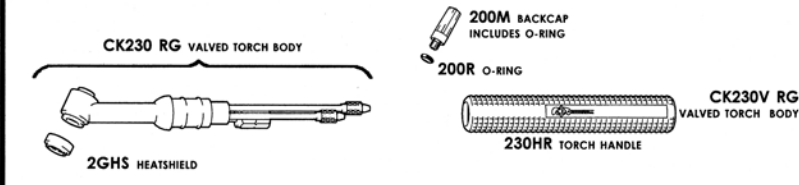

CKT200 RIGID WATER COOLED

RATING @ 100% DUTY CYCLE: 200 AMP ACHF OR DCSP

HEAD ACCESSORIES: 9 SERIES (SEE PAGE 55)

POWER CABLE ADAPTOR: 2PCA (45V11)

	STANDARD CABLES	SUPERFLEX CABLES
1	TRI-FLEX POWER CABLES	3 PIECE ASSEMBLY
	12-1/2 FT (3.8M): 212TF 25 FT (7.6M): 225TF	12-1/2 FT (3.8M): 212SF 25 FT (7.6M): 225SF
2	POWER CABLE	POWER CABLE
	12-1/2 FT (3.8M): 212PC 25 FT (7.6M): 225PC	12-1/2 FT (3.8M): 212PCSF 25 FT (7.6M): 225PCSF
3	ARGON HOSE	ARGON HOSE
	12-1/2 FT (3.8M): 212AH 25 FT (7.6M): 225AH	12-1/2 FT (3.8M): 212AHSF 25 FT (7.6M): 225AHSF
4	WATER HOSE	WATER HOSE
	12-1/2 FT (3.8M): 212WH 25 FT (7.6M): 225WH	12-1/2 FT (3.8M): 212WHSF 25 FT (7.6M): 225WHSF

CK230 AND CK230V RIGID WATER COOLED

RATING @ 100% DUTY CYCLE: 300 AMP ACHF OR DCSP

HEAD ACCESSORIES: 2 SERIES (13NXX SERIES) (SEE PAGE 48)

POWER CABLE ADAPTOR: 2PCA (45V11)

	STANDARD CABLES	SUPERFLEX CABLES
1	TRI-FLEX POWER CABLES	3 PIECE ASSEMBLY
	12-1/2 FT (3.8M): 2312TF 25 FT (7.6M): 2325TF	12-1/2 FT (3.8M): 2312SF 25 FT (7.6M): 2325SF
2	POWER CABLE	POWER CABLE
	12-1/2 FT (3.8M): 2312PC 25 FT (7.6M): 2325PC	12-1/2 FT (3.8M): 2312PCSF 25 FT (7.6M): 2325PCSF
3	ARGON HOSE	ARGON HOSE
	12-1/2 FT (3.8M): 212AH 25 FT (7.6M): 225AH	12-1/2 FT (3.8M): 212AHSF 25 FT (7.6M): 225AHSF
4	WATER HOSE	WATER HOSE
	12-1/2 FT (3.8M): 212WH 25 FT (7.6M): 225WH	12-1/2 FT (3.8M): 212WHSF 25 FT (7.6M): 225WHSF