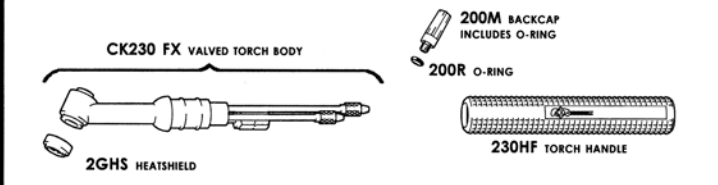

STANDARD CABLES	SUPERFLEX CABLES
1	TRI-FLEX POWER CABLES	3 PIECE ASSEMBLY
	12-1/2 FT (3.8M): 2312TF 25 FT (7.6M): 2325TF	12-1/2 FT (3.8M): 2312SF 25 FT (7.6M): 2325SF
2	POWER CABLE	POWER CABLE
	12-1/2 FT (3.8M): 2312PC 25 FT (7.6M): 2325PC	12-1/2 FT (3.8M): 2312PCSF 25 FT (7.6M): 2325PCSF
3	ARGON HOSE	ARGON HOSE
	12-1/2 FT (3.8M): 212AH 25 FT (7.6M): 225AH	12-1/2 FT (3.8M): 212AHSF 25 FT (7.6M): 225AHSF
4	WATER HOSE	WATER HOSE
	12-1/2 FT (3.8M): 212WH 25 FT (7.6M): 225WH	12-1/2 FT (3.8M): 212WHSF 25 FT (7.6M): 225WHSF