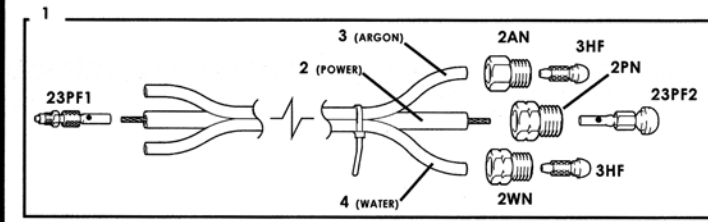

CK230 AND CK230V RIGID WATER COOLED

RATING @ 100% DUTY CYCLE: 300 AMP ACHF OR DCSP

HEAD ACCESSORIES: 2 SERIES (13NXX SERIES) (SEE PAGE 48)

POWER CABLE ADAPTOR: 2PCA (45V11)

	STANDARD CABLES	SUPERFLEX CABLES
1	TRI-FLEX POWER CABLES	3 PIECE ASSEMBLY
	12-1/2 FT (3.8M): 2312TF 25 FT (7.6M): 2325TF	12-1/2 FT (3.8M): 2312SF 25 FT (7.6M): 2325SF
2	POWER CABLE	POWER CABLE
	12-1/2 FT (3.8M): 2312PC 25 FT (7.6M): 2325PC	12-1/2 FT (3.8M): 2312PCSF 25 FT (7.6M): 2325PCSF
3	ARGON HOSE	ARGON HOSE
	12-1/2 FT (3.8M): 212AH 25 FT (7.6M): 225AH	12-1/2 FT (3.8M): 212AHSF 25 FT (7.6M): 225AHSF
4	WATER HOSE	WATER HOSE
	12-1/2 FT (3.8M): 212WH 25 FT (7.6M): 225WH	12-1/2 FT (3.8M): 212WHSF 25 FT (7.6M): 225WHSF

CK230 AND CK230V FLEX WATER COOLED

RATING @ 100% DUTY CYCLE: 300 AMP ACHF OR DCSP

HEAD ACCESSORIES: 2 SERIES (13NXX SERIES) (SEE PAGE 48)

POWER CABLE ADAPTOR: 2PCA (45V11)

	STANDARD CABLES	SUPERFLEX CABLES
1	TRI-FLEX POWER CABLES	3 PIECE ASSEMBLY
	12-1/2 FT (3.8M): 2312TF 25 FT (7.6M): 2325TF	12-1/2 FT (3.8M): 2312SF 25 FT (7.6M): 2325SF
2	POWER CABLE	POWER CABLE
	12-1/2 FT (3.8M): 2312PC 25 FT (7.6M): 2325PC	12-1/2 FT (3.8M): 2312PCSF 25 FT (7.6M): 2325PCSF
3	ARGON HOSE	ARGON HOSE
	12-1/2 FT (3.8M): 212AH 25 FT (7.6M): 225AH	12-1/2 FT (3.8M): 212AHSF 25 FT (7.6M): 225AHSF
4	WATER HOSE	WATER HOSE
	12-1/2 FT (3.8M): 212WH 25 FT (7.6M): 225WH	12-1/2 FT (3.8M): 212WHSF 25 FT (7.6M): 225WHSF