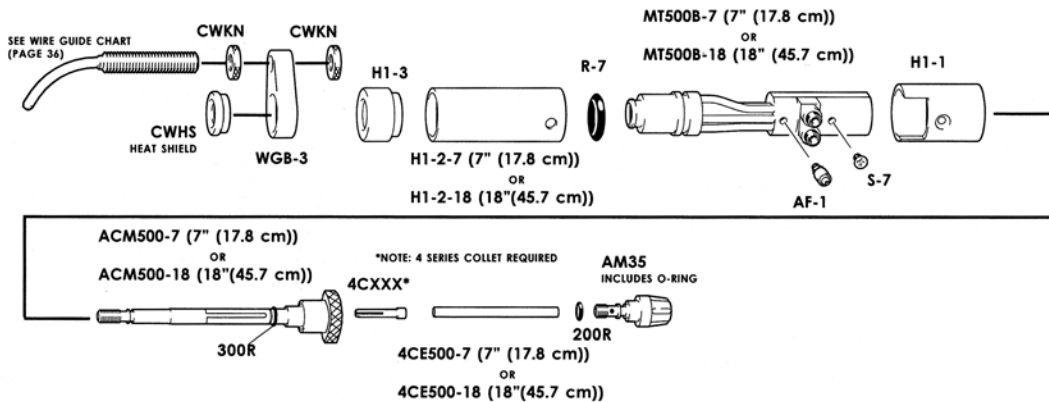

CWMT400 WATER COOLED

RATING @ 100% DUTY CYCLE: 400 AMP ACHF OR DCSP
 HEAD ACCESSORIES: MT SERIES (10NXX SERIES) (SEE PAGE 49)
 POWER CABLE ADAPTOR: M3PCA

*NOTE: 4 SERIES COLLET REQUIRED

NOTE: 2 POWER CABLES ARE REQUIRED

	STANDARD CABLES	SUPERFLEX CABLES
1	POWER CABLE	POWER CABLE
	12-1/2 FT (3.8M): M412PC 25 FT (7.6M): M425PC	12-1/2 FT (3.8M): M412PCSF 25 FT (7.6M): M425PCSF
2	ARGON HOSE	ARGON HOSE
	12-1/2 FT (3.8M): 212AH 25 FT (7.6M): 225AH	12-1/2 FT (3.8M): 212AHSF 25 FT (7.6M): 225AHSF
3	WIRE CONDUIT	
	SEE CHART ON PAGE 36	

CWMT500-7 CWMT500-18 WATER COOLED

RATING @ 100% DUTY CYCLE: 500 AMP ACHF OR DCSP
 HEAD ACCESSORIES: MT SERIES (10NXX SERIES) (SEE PAGE 49)
 POWER CABLE ADAPTOR: M3PCA

*NOTE: 4 SERIES COLLET REQUIRED

NOTE: 2 POWER CABLES ARE REQUIRED

	STANDARD CABLES	SUPERFLEX CABLES
1	POWER CABLE	POWER CABLE
	12-1/2 FT (3.8M): M512PC 25 FT (7.6M): M525PC	12-1/2 FT (3.8M): M512PCSF 25 FT (7.6M): M525PCSF
2	ARGON HOSE	ARGON HOSE
	12-1/2 FT (3.8M): 212AH 25 FT (7.6M): 225AH	12-1/2 FT (3.8M): 212AHSF 25 FT (7.6M): 225AHSF
3	WIRE CONDUIT	
	SEE CHART ON PAGE 36	