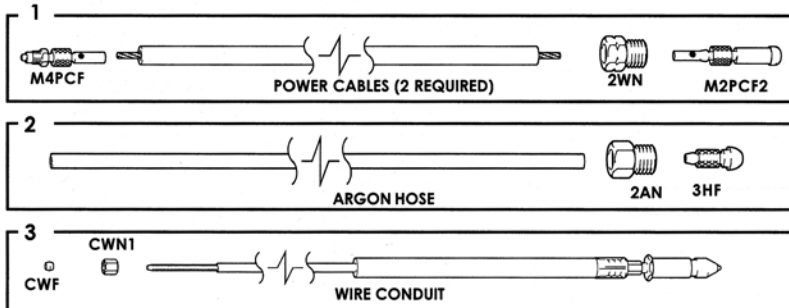

CWMT400 WATER COOLED

RATING @ 100% DUTY CYCLE: 400 AMP ACHF OR DCSP
 HEAD ACCESSORIES: MT SERIES (10NXX SERIES) (SEE PAGE 49)
 POWER CABLE ADAPTOR: M3PCA

*NOTE: 4 SERIES COLLET REQUIRED

NOTE: 2 POWER CABLES ARE REQUIRED

	STANDARD CABLES	SUPERFLEX CABLES
1	POWER CABLE	POWER CABLE
	12-1/2 FT (3.8M): M412PC 25 FT (7.6M): M425PC	12-1/2 FT (3.8M): M412PCSF 25 FT (7.6M): M425PCSF
2	ARGON HOSE	ARGON HOSE
	12-1/2 FT (3.8M): 212AH 25 FT (7.6M): 225AH	12-1/2 FT (3.8M): 212AHSF 25 FT (7.6M): 225AHSF
3	WIRE CONDUIT	
	SEE CHART ON PAGE 36	

CWMT500-7 CWMT500-18 WATER COOLED

RATING @ 100% DUTY CYCLE: 500 AMP ACHF OR DCSP
 HEAD ACCESSORIES: MT SERIES (10NXX SERIES) (SEE PAGE 49)
 POWER CABLE ADAPTOR: M3PCA

*NOTE: 4 SERIES COLLET REQUIRED

NOTE: 2 POWER CABLES ARE REQUIRED

	STANDARD CABLES	SUPERFLEX CABLES
1	POWER CABLE	POWER CABLE
	12-1/2 FT (3.8M): M512PC 25 FT (7.6M): M525PC	12-1/2 FT (3.8M): M512PCSF 25 FT (7.6M): M525PCSF
2	ARGON HOSE	ARGON HOSE
	12-1/2 FT (3.8M): 212AH 25 FT (7.6M): 225AH	12-1/2 FT (3.8M): 212AHSF 25 FT (7.6M): 225AHSF
3	WIRE CONDUIT	
	SEE CHART ON PAGE 36	