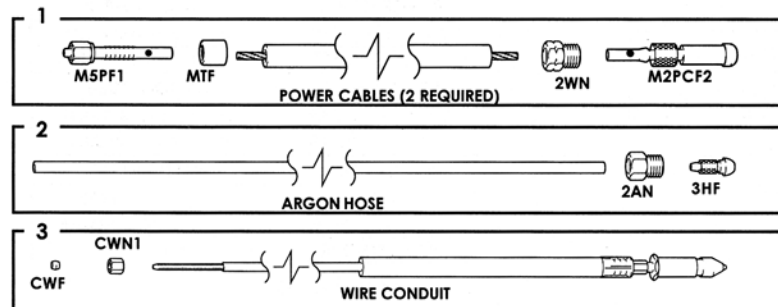

CWMT400 WATER COOLED

RATING @ 100% DUTY CYCLE: 400 AMP ACHF OR DCSP
 HEAD ACCESSORIES: MT SERIES (10NXX SERIES) (SEE PAGE 49)
 POWER CABLE ADAPTOR: M3PCA

*NOTE: 4 SERIES COLLET REQUIRED

NOTE: 2 POWER CABLES ARE REQUIRED

	STANDARD CABLES	SUPERFLEX CABLES
1	POWER CABLE	POWER CABLE
	12-1/2 FT (3.8M): M412PC 25 FT (7.6M): M425PC	12-1/2 FT (3.8M): M412PCSF 25 FT (7.6M): M425PCSF
2	ARGON HOSE	ARGON HOSE
	12-1/2 FT (3.8M): 212AH 25 FT (7.6M): 225AH	12-1/2 FT (3.8M): 212AHSF 25 FT (7.6M): 225AHSF
3	WIRE CONDUIT	
	SEE CHART ON PAGE 36	

CWMT500-7 CWMT500-18 WATER COOLED

RATING @ 100% DUTY CYCLE: 500 AMP ACHF OR DCSP
 HEAD ACCESSORIES: MT SERIES (10NXX SERIES) (SEE PAGE 49)
 POWER CABLE ADAPTOR: M3PCA

*NOTE: 4 SERIES COLLET REQUIRED

NOTE: 2 POWER CABLES ARE REQUIRED

	STANDARD CABLES	SUPERFLEX CABLES
1	POWER CABLE	POWER CABLE
	12-1/2 FT (3.8M): M512PC 25 FT (7.6M): M525PC	12-1/2 FT (3.8M): M512PCSF 25 FT (7.6M): M525PCSF
2	ARGON HOSE	ARGON HOSE
	12-1/2 FT (3.8M): 212AH 25 FT (7.6M): 225AH	12-1/2 FT (3.8M): 212AHSF 25 FT (7.6M): 225AHSF
3	WIRE CONDUIT	
	SEE CHART ON PAGE 36	