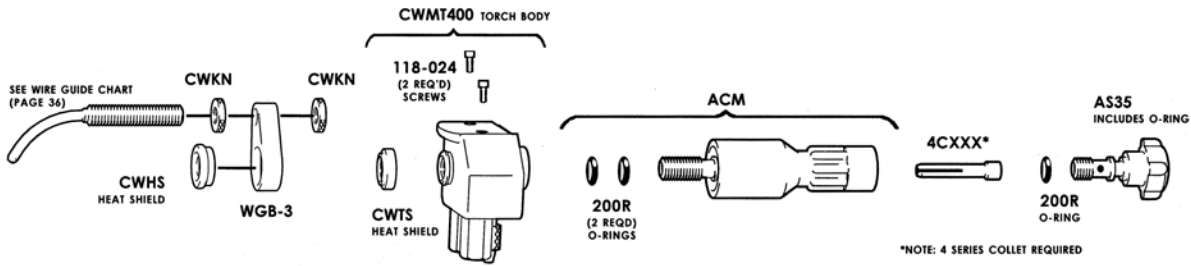

CWMT400 WATER COOLED

RATING @ 100% DUTY CYCLE: 400 AMP ACHF OR DCSP
 HEAD ACCESSORIES: MT SERIES (10NXX SERIES) (SEE PAGE 49)
 POWER CABLE ADAPTOR: M3PCA

*NOTE: 4 SERIES COLLET REQUIRED

NOTE: 2 POWER CABLES ARE REQUIRED

	STANDARD CABLES	SUPERFLEX CABLES
1	POWER CABLE	POWER CABLE
	12-1/2 FT (3.8M): M412PC 25 FT (7.6M): M425PC	12-1/2 FT (3.8M): M412PCSF 25 FT (7.6M): M425PCSF
2	ARGON HOSE	ARGON HOSE
	12-1/2 FT (3.8M): 212AH 25 FT (7.6M): 225AH	12-1/2 FT (3.8M): 212AHSF 25 FT (7.6M): 225AHSF
3	WIRE CONDUIT	
	SEE CHART ON PAGE 36	

CWMT500-7 CWMT500-18 WATER COOLED

RATING @ 100% DUTY CYCLE: 500 AMP ACHF OR DCSP
 HEAD ACCESSORIES: MT SERIES (10NXX SERIES) (SEE PAGE 49)
 POWER CABLE ADAPTOR: M3PCA

*NOTE: 4 SERIES COLLET REQUIRED

NOTE: 2 POWER CABLES ARE REQUIRED

	STANDARD CABLES	SUPERFLEX CABLES
1	POWER CABLE	POWER CABLE
	12-1/2 FT (3.8M): M512PC 25 FT (7.6M): M525PC	12-1/2 FT (3.8M): M512PCSF 25 FT (7.6M): M525PCSF
2	ARGON HOSE	ARGON HOSE
	12-1/2 FT (3.8M): 212AH 25 FT (7.6M): 225AH	12-1/2 FT (3.8M): 212AHSF 25 FT (7.6M): 225AHSF
3	WIRE CONDUIT	
	SEE CHART ON PAGE 36	