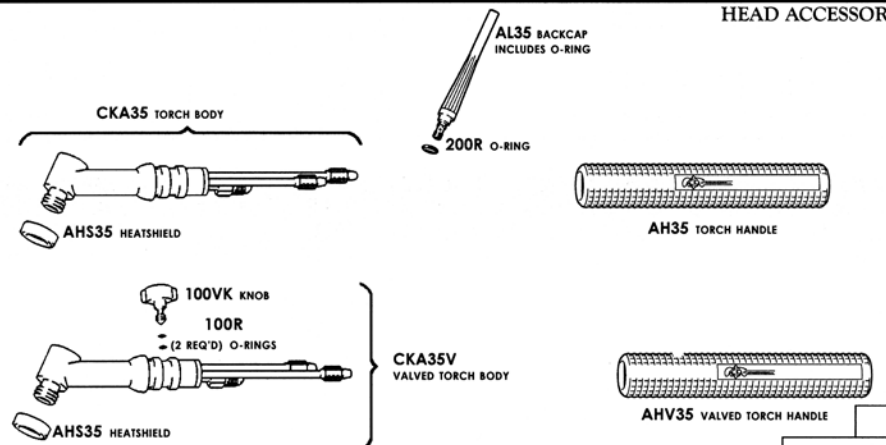

CKA20 AND CKA20V RIGID WATER COOLED

RATING @ 100% DUTY CYCLE: 250 AMP ACHF OR DCSP
 HEAD ACCESSORIES: A2 SERIES (2304-XXXXX SERIES) (SEE PAGE 54)
 POWER CABLE ADAPTOR: APCA20 (2310-1824)

	STANDARD CABLES	SUPERFLEX CABLES
1	TRI-FLEX POWER CABLES	
	12-1/2 FT (3.8M): A2TF20 25 FT (7.6M): A5TF20	
2	POWER CABLE	
	12-1/2 FT (3.8M): A2PC20 25 FT (7.6M): A5PC20	12-1/2 FT (3.8M): A2PC20SF 25 FT (7.6M): A5PC20SF
3	ARGON HOSE	
	12-1/2 FT (3.8M): 212AH 25 FT (7.6M): 225AH	12-1/2 FT (3.8M): 212AHSF 25 FT (7.6M): 225AHSF
4	WATER HOSE	
	12-1/2 FT (3.8M): 212WH 25 FT (7.6M): 225WH	12-1/2 FT (3.8M): 212WHSF 25 FT (7.6M): 225WHSF

CKA35 AND CKA35V RIGID WATER COOLED

RATING @ 100% DUTY CYCLE: 350 AMP ACHF OR DCSP
 HEAD ACCESSORIES: A3 SERIES (2304-XXXXX SERIES) (SEE PAGE 55)
 POWER CABLE ADAPTOR: APCA35 (2310-0735)

	STANDARD CABLES	SUPERFLEX CABLES
1	TRI-FLEX POWER CABLES	
	12-1/2 FT (3.8M): A2TF35 25 FT (7.6M): A5TF35	
2	POWER CABLE	
	12-1/2 FT (3.8M): A2PC35 25 FT (7.6M): A5PC35	12-1/2 FT (3.8M): A2PC35SF 25 FT (7.6M): A5PC35SF
3	ARGON HOSE	
	12-1/2 FT (3.8M): 312AH 25 FT (7.6M): 325AH	12-1/2 FT (3.8M): 312AHSF 25 FT (7.6M): 325AHSF
4	WATER HOSE	
	12-1/2 FT (3.8M): 312WH 25 FT (7.6M): 325WH	12-1/2 FT (3.8M): 312WHSF 25 FT (7.6M): 325WHSF