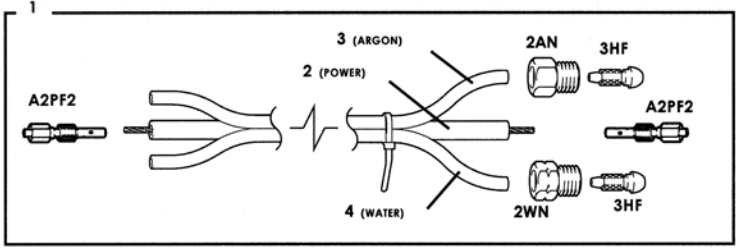

CKA20 AND CKA20V RIGID WATER COOLED

RATING @ 100% DUTY CYCLE: 250 AMP ACHF OR DCSP
 HEAD ACCESSORIES: A2 SERIES (2304-XXXXX SERIES) (SEE PAGE 54)
 POWER CABLE ADAPTOR: APCA20 (2310-1824)

	STANDARD CABLES	SUPERFLEX CABLES
1	TRI-FLEX POWER CABLES	
	12-1/2 FT (3.8M): A2TF20 25 FT (7.6M): A5TF20	
2	POWER CABLE	
	12-1/2 FT (3.8M): A2PC20 25 FT (7.6M): A5PC20	12-1/2 FT (3.8M): A2PC20SF 25 FT (7.6M): A5PC20SF
3	ARGON HOSE	
	12-1/2 FT (3.8M): 212AH 25 FT (7.6M): 225AH	12-1/2 FT (3.8M): 212AHSF 25 FT (7.6M): 225AHSF
4	WATER HOSE	
	12-1/2 FT (3.8M): 212WH 25 FT (7.6M): 225WH	12-1/2 FT (3.8M): 212WHSF 25 FT (7.6M): 225WHSF

CKA35 AND CKA35V RIGID WATER COOLED

RATING @ 100% DUTY CYCLE: 350 AMP ACHF OR DCSP
 HEAD ACCESSORIES: A3 SERIES (2304-XXXXX SERIES) (SEE PAGE 55)
 POWER CABLE ADAPTOR: APCA35 (2310-0735)

	STANDARD CABLES	SUPERFLEX CABLES
1	TRI-FLEX POWER CABLES	
	12-1/2 FT (3.8M): A2TF35 25 FT (7.6M): A5TF35	
2	POWER CABLE	
	12-1/2 FT (3.8M): A2PC35 25 FT (7.6M): A5PC35	12-1/2 FT (3.8M): A2PC35SF 25 FT (7.6M): A5PC35SF
3	ARGON HOSE	
	12-1/2 FT (3.8M): 312AH 25 FT (7.6M): 325AH	12-1/2 FT (3.8M): 312AHSF 25 FT (7.6M): 325AHSF
4	WATER HOSE	
	12-1/2 FT (3.8M): 312WH 25 FT (7.6M): 325WH	12-1/2 FT (3.8M): 312WHSF 25 FT (7.6M): 325WHSF