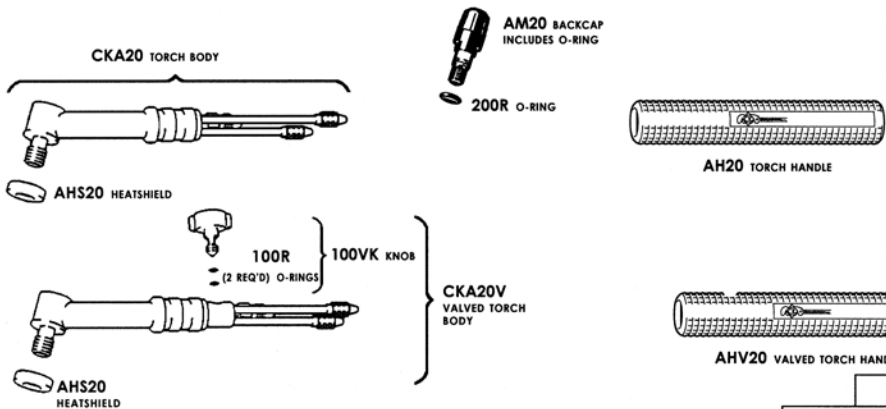

CKA20 AND CKA20V RIGID WATER COOLED

RATING @ 100% DUTY CYCLE: 250 AMP ACHF OR DCSP
 HEAD ACCESSORIES: A2 SERIES (2304-XXXXX SERIES) (SEE PAGE 54)
 POWER CABLE ADAPTOR: APCA20 (2310-1824)

	STANDARD CABLES	SUPERFLEX CABLES
1	TRI-FLEX POWER CABLES	
	12-1/2 FT (3.8M): A2TF20 25 FT (7.6M): A5TF20	
2	POWER CABLE	
	12-1/2 FT (3.8M): A2PC20 25 FT (7.6M): A5PC20	12-1/2 FT (3.8M): A2PC20SF 25 FT (7.6M): A5PC20SF
3	ARGON HOSE	
	12-1/2 FT (3.8M): 212AH 25 FT (7.6M): 225AH	12-1/2 FT (3.8M): 212AHSF 25 FT (7.6M): 225AHSF
4	WATER HOSE	
	12-1/2 FT (3.8M): 212WH 25 FT (7.6M): 225WH	12-1/2 FT (3.8M): 212WHSF 25 FT (7.6M): 225WHSF

CKA35 AND CKA35V RIGID WATER COOLED

RATING @ 100% DUTY CYCLE: 350 AMP ACHF OR DCSP
 HEAD ACCESSORIES: A3 SERIES (2304-XXXXX SERIES) (SEE PAGE 55)
 POWER CABLE ADAPTOR: APCA35 (2310-0735)

	STANDARD CABLES	SUPERFLEX CABLES
1	TRI-FLEX POWER CABLES	
	12-1/2 FT (3.8M): A2TF35 25 FT (7.6M): A5TF35	
2	POWER CABLE	
	12-1/2 FT (3.8M): A2PC35 25 FT (7.6M): A5PC35	12-1/2 FT (3.8M): A2PC35SF 25 FT (7.6M): A5PC35SF
3	ARGON HOSE	
	12-1/2 FT (3.8M): 312AH 25 FT (7.6M): 325AH	12-1/2 FT (3.8M): 312AHSF 25 FT (7.6M): 325AHSF
4	WATER HOSE	
	12-1/2 FT (3.8M): 312WH 25 FT (7.6M): 325WH	12-1/2 FT (3.8M): 312WHSF 25 FT (7.6M): 325WHSF