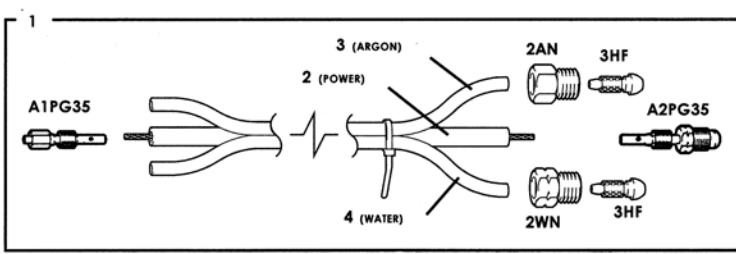

CKA20 AND CKA20V RIGID WATER COOLED

RATING @ 100% DUTY CYCLE: 250 AMP ACHF OR DCSP
 HEAD ACCESSORIES: A2 SERIES (2304-XXXXX SERIES) (SEE PAGE 54)
 POWER CABLE ADAPTOR: APCA20 (2310-1824)

	STANDARD CABLES	SUPERFLEX CABLES
1	TRI-FLEX POWER CABLES	
	12-1/2 FT (3.8M): A2TF20 25 FT (7.6M): A5TF20	
2	POWER CABLE	
	12-1/2 FT (3.8M): A2PC20 25 FT (7.6M): A5PC20	12-1/2 FT (3.8M): A2PC20SF 25 FT (7.6M): A5PC20SF
3	ARGON HOSE	
	12-1/2 FT (3.8M): 212AH 25 FT (7.6M): 225AH	12-1/2 FT (3.8M): 212AHSF 25 FT (7.6M): 225AHSF
4	WATER HOSE	
	12-1/2 FT (3.8M): 212WH 25 FT (7.6M): 225WH	12-1/2 FT (3.8M): 212WHSF 25 FT (7.6M): 225WHSF

CKA35 AND CKA35V RIGID WATER COOLED

RATING @ 100% DUTY CYCLE: 350 AMP ACHF OR DCSP
 HEAD ACCESSORIES: A3 SERIES (2304-XXXXX SERIES) (SEE PAGE 55)
 POWER CABLE ADAPTOR: APCA35 (2310-0735)

	STANDARD CABLES	SUPERFLEX CABLES
1	TRI-FLEX POWER CABLES	
	12-1/2 FT (3.8M): A2TF35 25 FT (7.6M): A5TF35	
2	POWER CABLE	
	12-1/2 FT (3.8M): A2PC35 25 FT (7.6M): A5PC35	12-1/2 FT (3.8M): A2PC35SF 25 FT (7.6M): A5PC35SF
3	ARGON HOSE	
	12-1/2 FT (3.8M): 312AH 25 FT (7.6M): 325AH	12-1/2 FT (3.8M): 312AHSF 25 FT (7.6M): 325AHSF
4	WATER HOSE	
	12-1/2 FT (3.8M): 312WH 25 FT (7.6M): 325WH	12-1/2 FT (3.8M): 312WHSF 25 FT (7.6M): 325WHSF